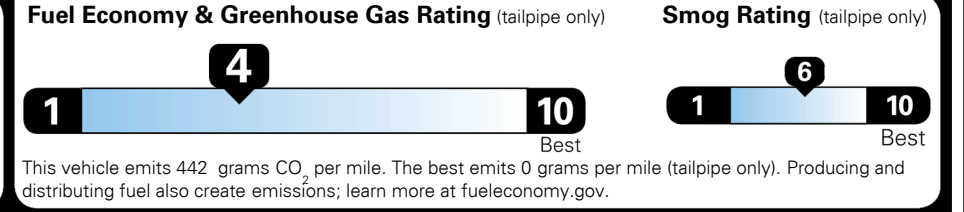

Actual results will vary for many reasons, including driving conditions and how you drive and maintain your vehicle. The average new vehicle gets 28 MPG and costs $9,750 to fuel over 5 years. Cost estimates are based on 15,000 miles per year at $ 3.60 per gallon. MPGe is miles per gasoline gallon equivalent. Vehicle emissions are a significant cause of climate change and smog.

fueleconomy.gov
Calculate personalized estimates and compare vehicles

Smartphone QR Code