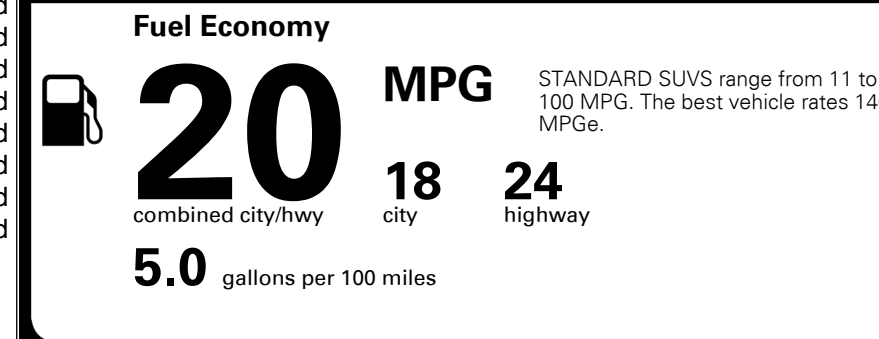

## EPA DOT Fuel Economy and Environment

Gasoline Vehicle

**You spend \$3,750 more in fuel costs over 5 years**  
 compared to the average new vehicle.

**Annual fuel cost \$2,700**

Actual results will vary for many reasons, including driving conditions and how you drive and maintain your vehicle. The average new vehicle gets 28 MPG and costs \$9,750 to fuel over 5 years. Cost estimates are based on 15,000 miles per year at \$ 3.60 per gallon. MPGe is miles per gasoline gallon equivalent. Vehicle emissions are a significant cause of climate change and smog.